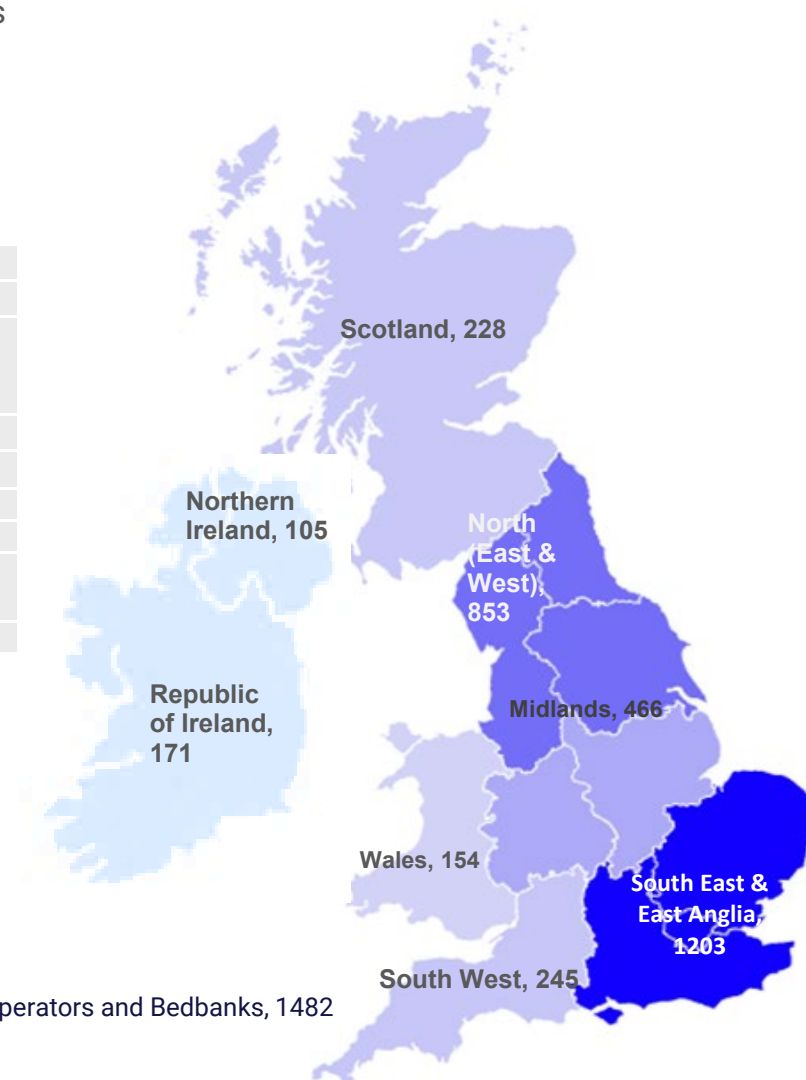

TARGETING TRAVEL AGENTS: THE DATABASE

Use our exclusive and unrivalled database of nationwide travel agents to send out:

- ☐ Bulk brochure packs
- ☐ File copies
- ☐ Email campaigns (see page 11)
- ☐ Marketing & promotional materials
- ☐ POS material

TRAVEL AGENTS

Retail agents count: 3425	
TUI	329
Hays Travel (inc. Independent Group, Travel Shops & Miles Morgan)	682
Rest of ABTA retail	1408
ABTA total	2419
Non ABTA retail agents	
Non ABTA, GTG & TTA agencies	250
IATA only, ATOL & other travel agencies	756
Non ABTA total	1006

TRAVEL AGENT BROCHURE DEMAND	ABTA Retail	Non ABTA GTG & TTA	IATA only (UK), ATOL & other travel agents	Republic of Ireland	Overall Total
Full Supply	1811	160	122	144	2237
Limited Supply	33	12	20	2	67
File Copy Only	131	49	198	17	395
No Brochures Required	421	26	242	6	695
Cruise Brochures Only	23	3	3	2	31
Total	2419	250	585	171	3425