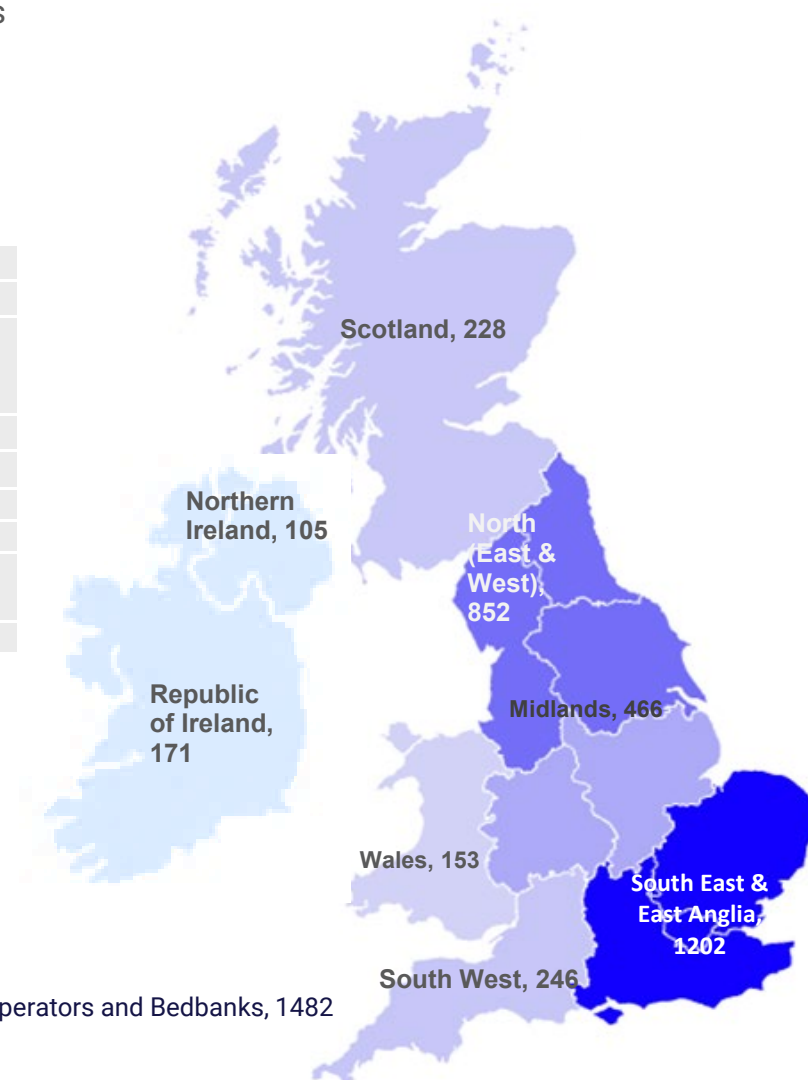

TRAVEL AGENTS

Retail agents count: 3423	
TUI	329
Hays Travel (inc. Independent Group, Travel Shops & Miles Morgan)	680
Rest of ABTA retail	1409
ABTA total	2418
Non ABTA retail agents	
Non ABTA, GTG & TTA agencies	250
IATA only, ATOL & other travel agencies	755
Non ABTA total	1005

MARCH 2025

TRAVEL AGENTS

Travel Agents	Travel Shops			
	Full Supply	Limited Supply	B & T*	Total
American Express	0	0	15	15
Carlson Wagonlit Travel	0	0	11	11
Co-op Travel	153	3	21	177
East of England Coop	13	0	0	13
Fred Olsen Travel	24	0	7	31
Flight Centre	17	0	177	194
Global Travel Group	88	11	57	156
Hogg Robinson Travel	0	0	10	10
Independent ABTA Agents	113	12	154	279
Spear Travel	12	0	0	12
Millington Travel	12	0	0	12
Perfect Getaways (Midcounties)	4	0	3	7
Travel Company	0	0	7	7
TUI	321	0	8	329
Kuoni Retail	0	0	1	1
Hays Travel				
Hays Travel Independent Group	122	3	36	161
Hays Travel Shops	468	1	29	498
Miles Morgan	21	0	0	21
Advantage				
Advantage	163	5	99	267
Althams Travel Services	32	0	1	33
Dawson & Sanderson	19	0	3	22
Elite Travel Group	23	2	4	29
Travel House	14	0	1	15
Polka Dot Travel	13	0	1	14
Baldwins Travel	11	0	0	11
The Travel Network Group				
Barrhead Travel	82	0	3	85
Lincolnshire Co-operative	13	0	1	14
Premier Travel/Travel Centre	23	1	1	25
Travel Trust Association	98	5	39	142
Worldchoice	90	2	16	108
Triangle Travel	5	0	0	5
Republic of Ireland Agents	142	2	23	167
IATA Agents (non ABTA/GTG/TTA)	44	8	160	212
Other Agents	95	12	233	340
Total	2235	67	1121	3423