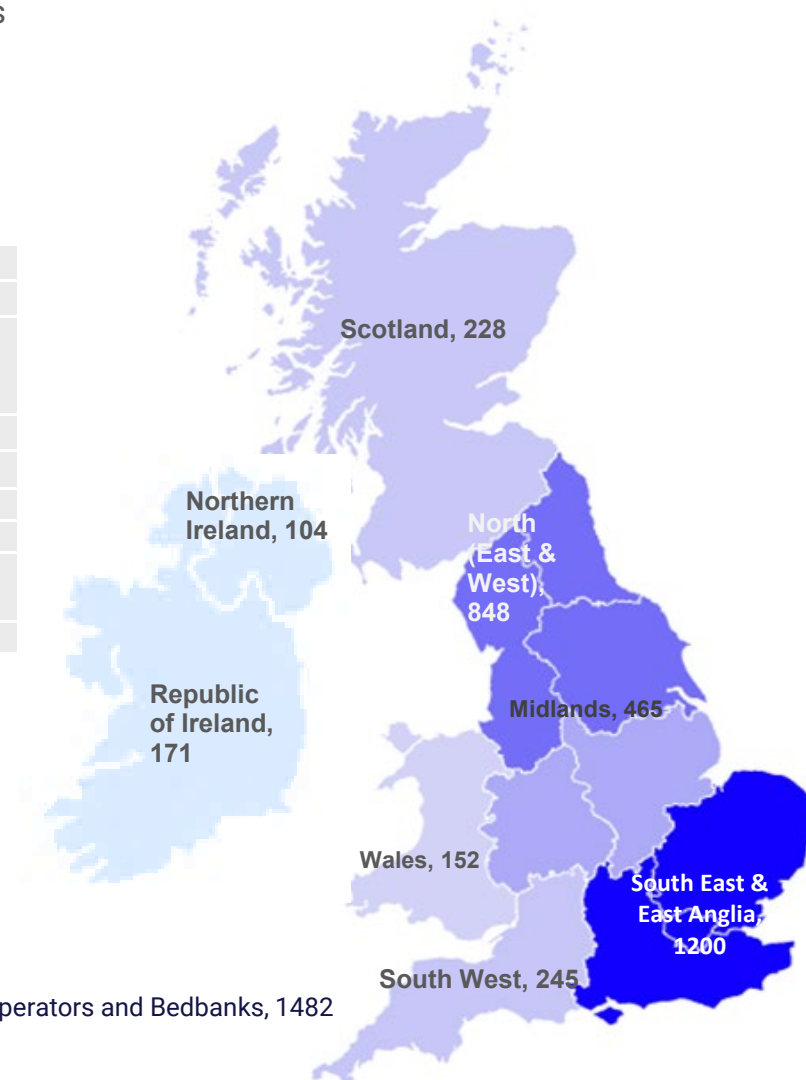

TARGETING TRAVEL AGENTS: THE DATABASE

Use our exclusive and unrivalled database of nationwide travel agents to send out:

- ☐ Bulk brochure packs
- ☐ File copies
- ☐ Email campaigns (see page 11)
- ☐ Marketing & promotional materials
- ☐ POS material

TRAVEL AGENTS

Retail agents count: 3413	
TUI	329
Hays Travel (inc. Independent Group, Travel Shops & Miles Morgan)	674
Rest of ABTA retail	1406
ABTA total	2409
Non ABTA retail agents	
Non ABTA, GTG & TTA agencies	250
IATA only, ATOL & other travel agencies	754
Non ABTA total	1004

TRAVEL AGENT BROCHURE DEMAND	ABTA Retail	Non ABTA GTG & TTA	IATA only (UK), ATOL & other travel agents	Republic of Ireland	Overall Total
Full Supply	1802	160	120	144	2226
Limited Supply	33	12	20	2	67
File Copy Only	132	49	198	17	396
No Brochures Required	419	26	242	6	693
Cruise Brochures Only	23	3	3	2	31
Total	2409	250	583	171	3413