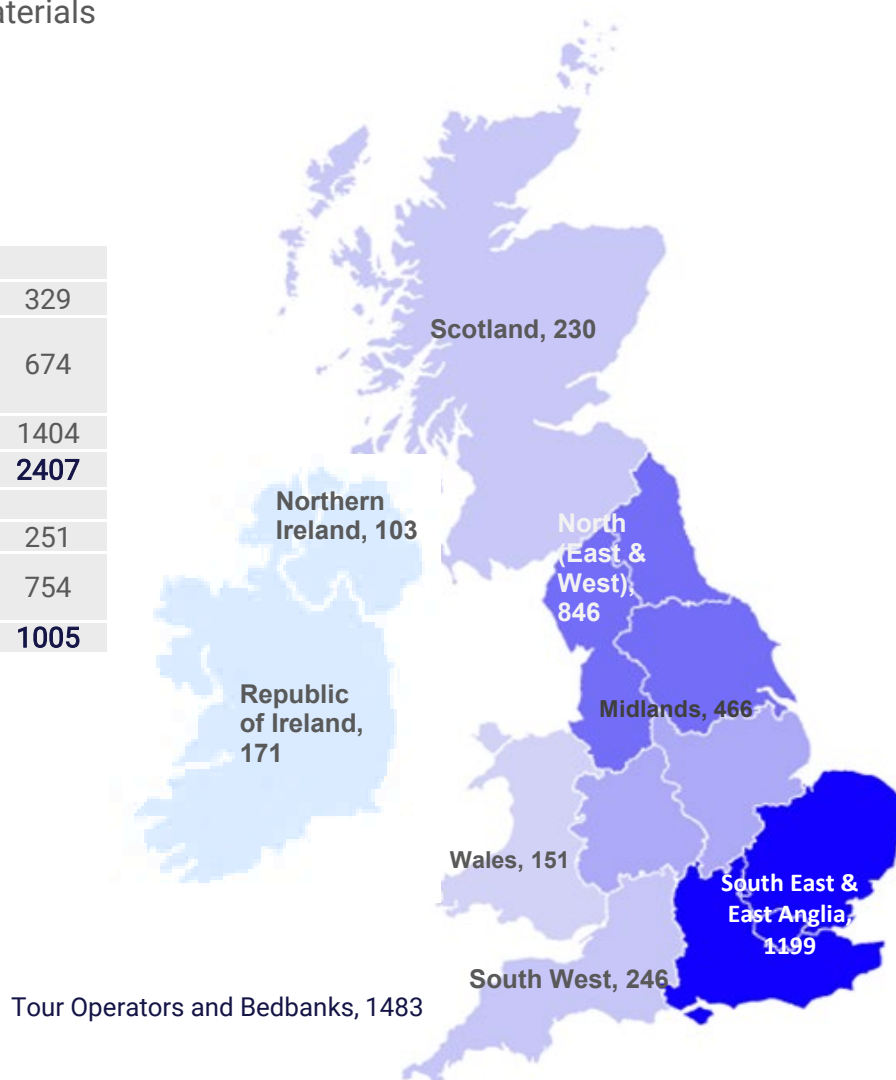

TARGETING TRAVEL AGENTS: THE DATABASE

Use our exclusive and unrivalled database of nationwide travel agents to send out:

- ☐ Bulk brochure packs
- ☐ File copies
- ☐ Email campaigns (see page 11)
- ☐ Marketing & promotional materials
- ☐ POS material

TRAVEL AGENTS

Retail agents count: 3412	
TUI	329
Hays Travel (inc. Independent Group, Travel Shops & Miles Morgan)	674
Rest of ABTA retail	1404
ABTA total	2407
Non ABTA retail agents	
Non ABTA, GTG & TTA agencies	251
IATA only, ATOL & other travel agencies	754
Non ABTA total	1005

TRAVEL AGENT BROCHURE DEMAND	ABTA Retail	Non ABTA GTG & TTA	IATA only (UK), ATOL & other travel agents	Republic of Ireland	Overall Total
Full Supply	1800	161	120	144	2225
Limited Supply	33	12	20	2	67
File Copy Only	132	49	198	17	396
No Brochures Required	420	26	242	6	694
Cruise Brochures Only	22	3	3	2	30
Total	2407	251	583	171	3412