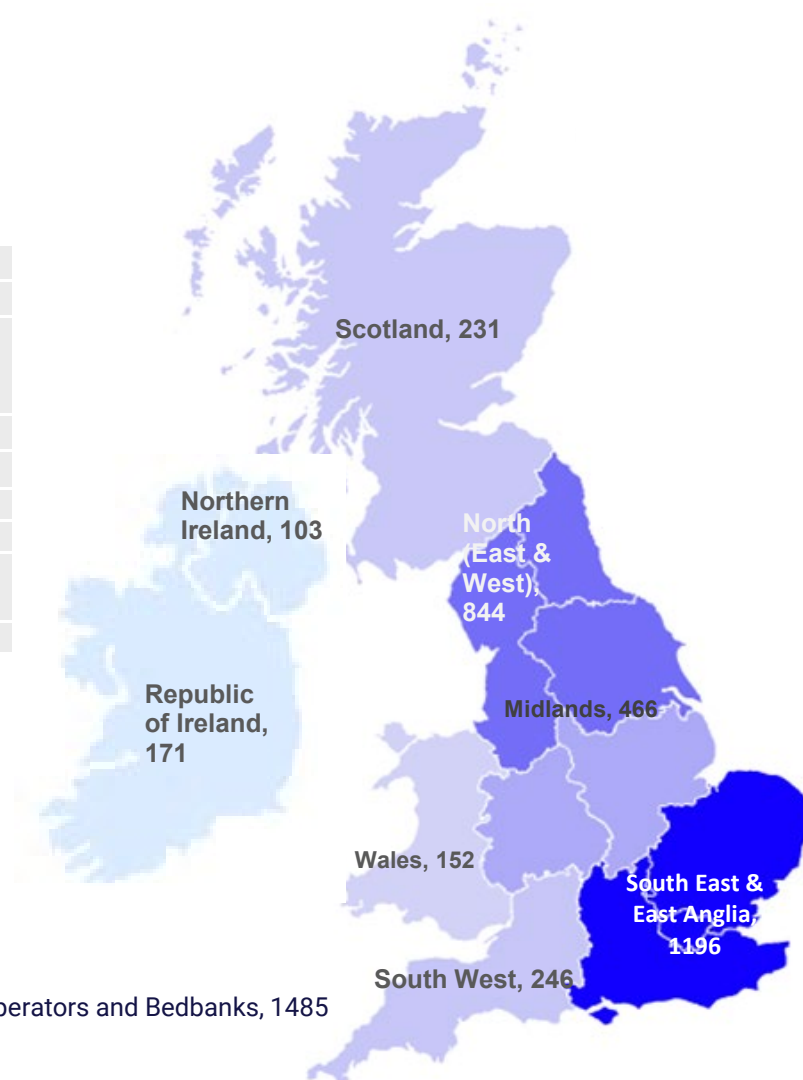

TRAVEL AGENTS

Retail agents count: 3409	
TUI	332
Hays Travel (inc. Independent Group, Travel Shops & Miles Morgan)	671
Rest of ABTA retail	1403
ABTA total	2406
Non ABTA retail agents	
Non ABTA, GTG & TTA agencies	249
IATA only, ATOL & other travel agencies	754
Non ABTA total	1003

NOVEMBER 2024

TRAVEL AGENTS

Travel Agents	Travel Shops			
	Full Supply	Limited Supply	B & T*	Total
American Express	0	0	15	15
Carlson Wagonlit Travel	0	0	11	11
Co-op Travel	152	3	20	175
East of England Coop	13	0	0	13
Fred Olsen Travel	22	0	7	29
Flight Centre	17	0	177	194
Global Travel Group	86	12	57	155
Hogg Robinson Travel	0	0	10	10
Independent ABTA Agents	113	12	152	277
Spear Travel	12	0	0	12
Millington Travel	11	0	0	11
Perfect Getaways (Midcounties)	4	0	3	7
Travel Company	0	0	7	7
TUI	324	0	8	332
Kuoni Retail	0	0	1	1
Hays Travel				
Hays Travel Independent Group	116	3	37	156
Hays Travel Shops	459	1	29	489
Miles Morgan	26	0	0	26
Advantage				
Advantage	169	5	97	271
Althams Travel Services	32	0	1	33
Dawson & Sanderson	19	0	3	22
Elite Travel Group	23	2	4	29
Travel House	14	0	1	15
Polka Dot Travel	12	0	1	13
Baldwins Travel	11	0	0	11
The Travel Network Group				
Barrhead Travel	80	0	3	83
Lincolnshire Co-operative	13	0	1	14
Premier Travel/Travel Centre	23	1	1	25
Travel Trust Association	98	5	39	142
Worldchoice	90	2	16	108
Triangle Travel	5	0	0	5
Republic of Ireland Agents	142	2	23	167
IATA Agents (non ABTA/GTG/TTA)	44	8	160	212
Other Agents	93	12	234	339
Total	2223	68	1118	3409