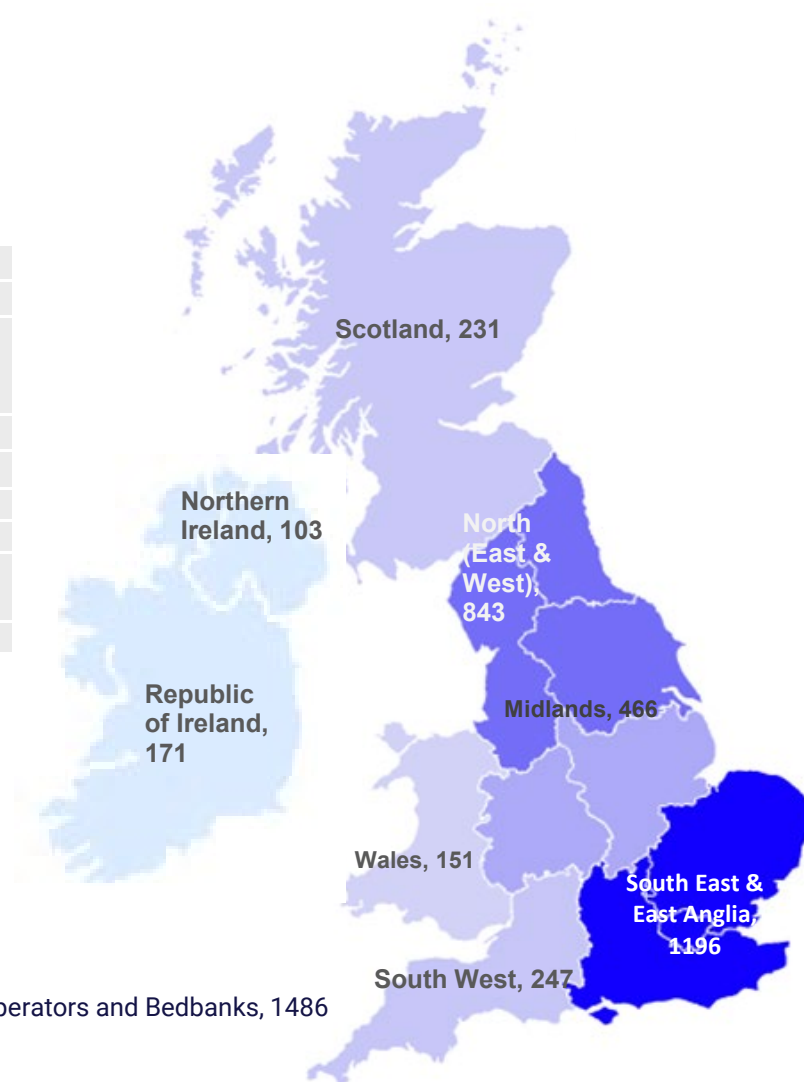

TRAVEL AGENTS

Retail agents count: 3408	
TUI	332
Hays Travel (inc. Independent Group, Travel Shops & Miles Morgan)	669
Rest of ABTA retail	1403
ABTA total	2404
Non ABTA retail agents	
Non ABTA, GTG & TTA agencies	249
IATA only, ATOL & other travel agencies	755
Non ABTA total	1004

OCTOBER 2024

TRAVEL AGENTS

Travel Agents	Travel Shops			
	Full Supply	Limited Supply	B & T*	Total
American Express	0	0	15	15
Carlson Wagonlit Travel	0	0	11	11
Co-op Travel	152	3	20	175
East of England Coop	13	0	0	13
Fred Olsen Travel	22	0	7	29
Flight Centre	17	0	177	194
Global Travel Group	86	12	57	155
Hogg Robinson Travel	0	0	10	10
Independent ABTA Agents	112	12	153	277
Spear Travel	12	0	0	12
Millington Travel	11	0	0	11
Perfect Getaways (Midcounties)	4	0	3	7
Travel Company	0	0	7	7
TUI	324	0	8	332
Kuoni Retail	0	0	1	1
Hays Travel				
Hays Travel Independent Group	114	3	37	154
Hays Travel Shops	459	1	29	489
Miles Morgan	26	0	0	26
Advantage				
Advantage	169	5	97	271
Althams Travel Services	32	0	1	33
Dawson & Sanderson	19	0	3	22
Elite Travel Group	23	2	4	29
Travel House	14	0	1	15
Polka Dot Travel	12	0	1	13
Baldwins Travel	11	0	0	11
The Travel Network Group				
Barrhead Travel	80	0	3	83
Lincolnshire Co-operative	13	0	1	14
Premier Travel/Travel Centre	23	1	1	25
Travel Trust Association	98	5	39	142
Worldchoice	90	2	16	108
Triangle Travel	5	0	0	5
Republic of Ireland Agents	142	2	23	167
IATA Agents (non ABTA/GTG/TTA)	44	8	160	212
Other Agents	95	12	233	340
Total	2222	68	1118	3408