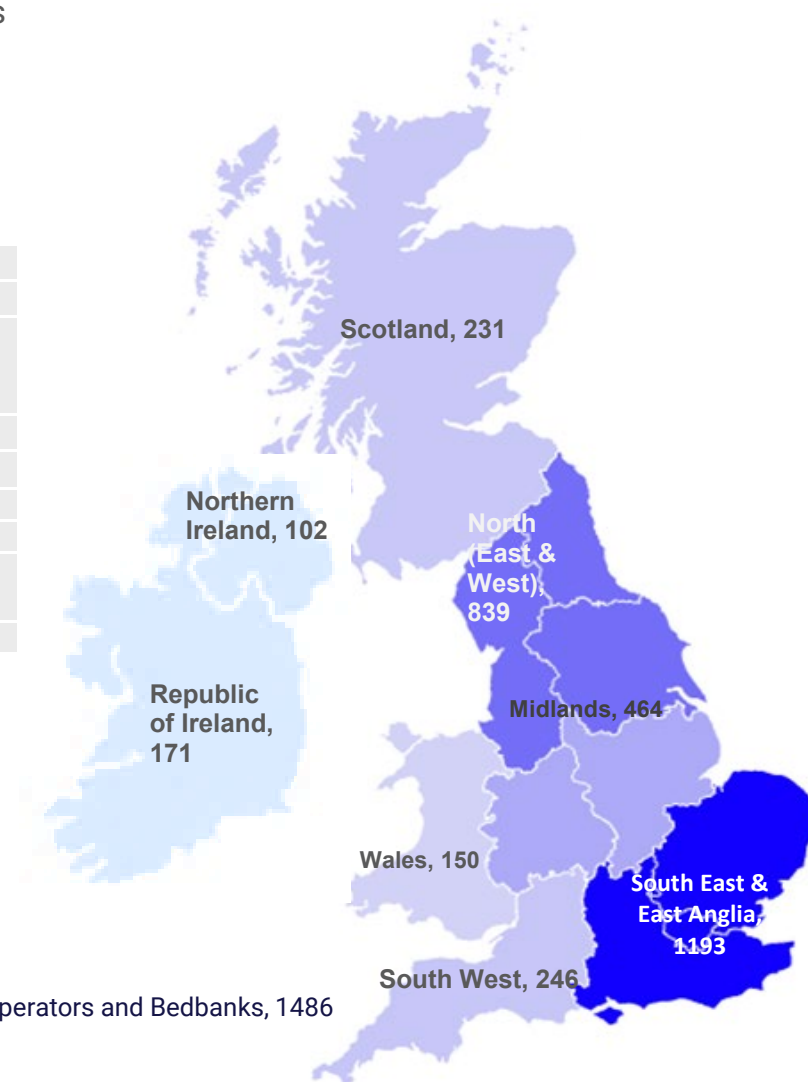

TARGETING TRAVEL AGENTS: THE DATABASE

Use our exclusive and unrivalled database of nationwide travel agents to send out:

- ☐ Bulk brochure packs
- ☐ File copies
- ☐ Email campaigns (see page 11)
- ☐ Marketing & promotional materials
- ☐ POS material

TRAVEL AGENTS

Retail agents count: 3396	
TUI	330
Hays Travel (inc. Independent Group, Travel Shops & Miles Morgan)	665
Rest of ABTA retail	1397
ABTA total	2392
Non ABTA retail agents	
Non ABTA, GTG & TTA agencies	249
IATA only, ATOL & other travel agencies	755
Non ABTA total	1004

TRAVEL AGENT BROCHURE DEMAND	ABTA Retail	Non ABTA GTG & TTA	IATA only (UK), ATOL & other travel agents	Republic of Ireland	Overall Total
Full Supply	1786	158	122	144	2210
Limited Supply	33	13	20	2	68
File Copy Only	132	49	199	17	397
No Brochures Required	419	26	240	6	691
Cruise Brochures Only	22	3	3	2	30
Total	2392	249	584	171	3396