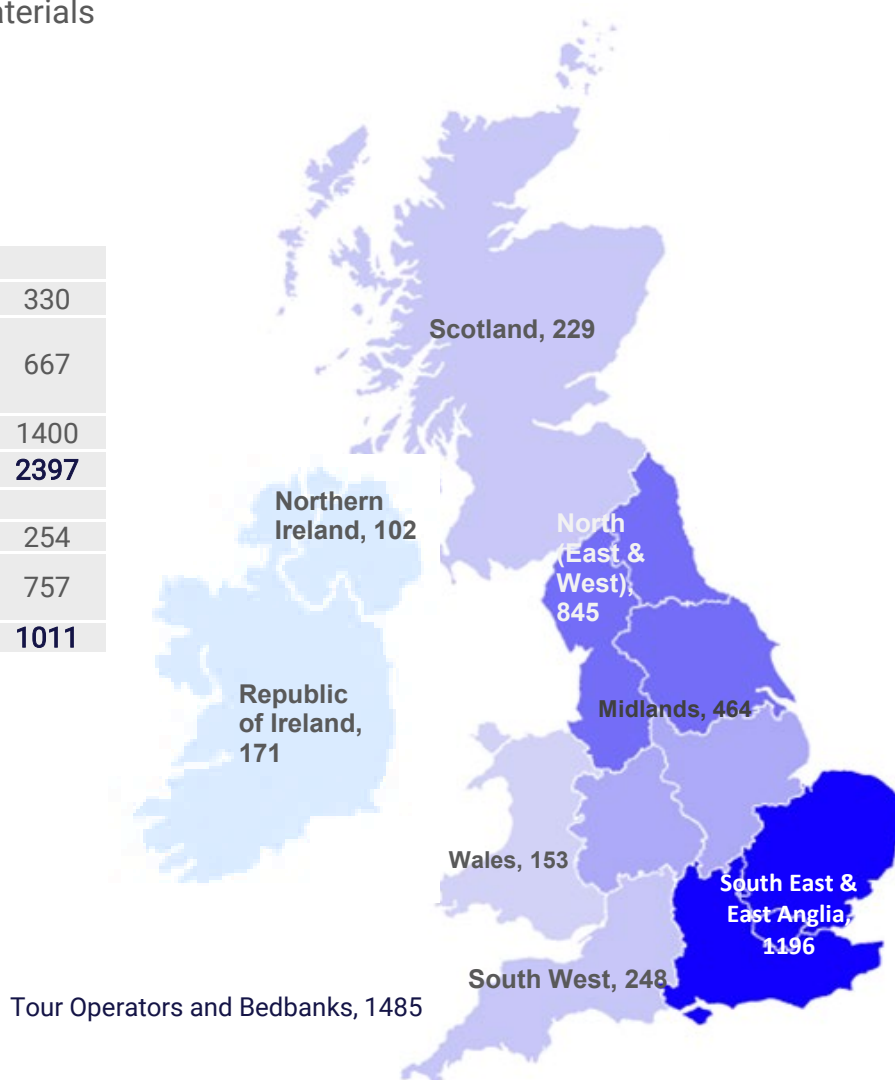

TRAVEL AGENTS

Retail agents count: 3408	
TUI	330
Hays Travel (inc. Independent Group, Travel Shops & Miles Morgan)	667
Rest of ABTA retail	1400
ABTA total	2397
Non ABTA retail agents	
Non ABTA, GTG & TTA agencies	254
IATA only, ATOL & other travel agencies	757
Non ABTA total	1011

JUNE 2024

TRAVEL AGENTS

Travel Agents	Travel Shops			
	Full Supply	Limited Supply	B & T*	Total
American Express	0	0	15	15
Carlson Wagonlit Travel	0	0	11	11
Co-op Travel	156	3	19	178
East of England Coop	13	0	0	13
Fred Olsen Travel	20	0	7	27
Flight Centre	16	0	177	193
Global Travel Group	85	12	58	155
Hogg Robinson Travel	0	0	10	10
Independent ABTA Agents	113	12	152	277
Spear Travel	12	0	0	12
Millington Travel	11	0	0	11
Perfect Getaways (Midcounties)	3	0	4	7
Travel Company	0	0	7	7
TUI	322	0	8	330
Kuoni Retail	0	0	1	1
Hays Travel				
Hays Travel Independent Group	108	3	38	149
Hays Travel Shops	461	1	31	493
Miles Morgan	25	0	0	25
Advantage				
Advantage	168	5	98	257
Althams Travel Services	32	0	1	33
Dawson & Sanderson	19	0	3	22
Elite Travel Group	23	2	4	29
Travel House	14	0	1	15
Polka Dot Travel	13	0	1	14
Baldwins Travel	10	0	0	10
The Travel Network Group				
Barrhead Travel	79	0	3	82
Lincolnshire Co-operative	13	0	1	14
Premier Travel/Travel Centre	23	1	1	25
Travel Trust Association	102	5	40	147
Worldchoice	89	2	16	107
Triangle Travel	5	0	0	5
Republic of Ireland Agents	142	2	23	167
IATA Agents (non ABTA/GTG/TTA)	44	8	160	212
Other Agents	98	12	231	355
Total	2219	68	1121	3408