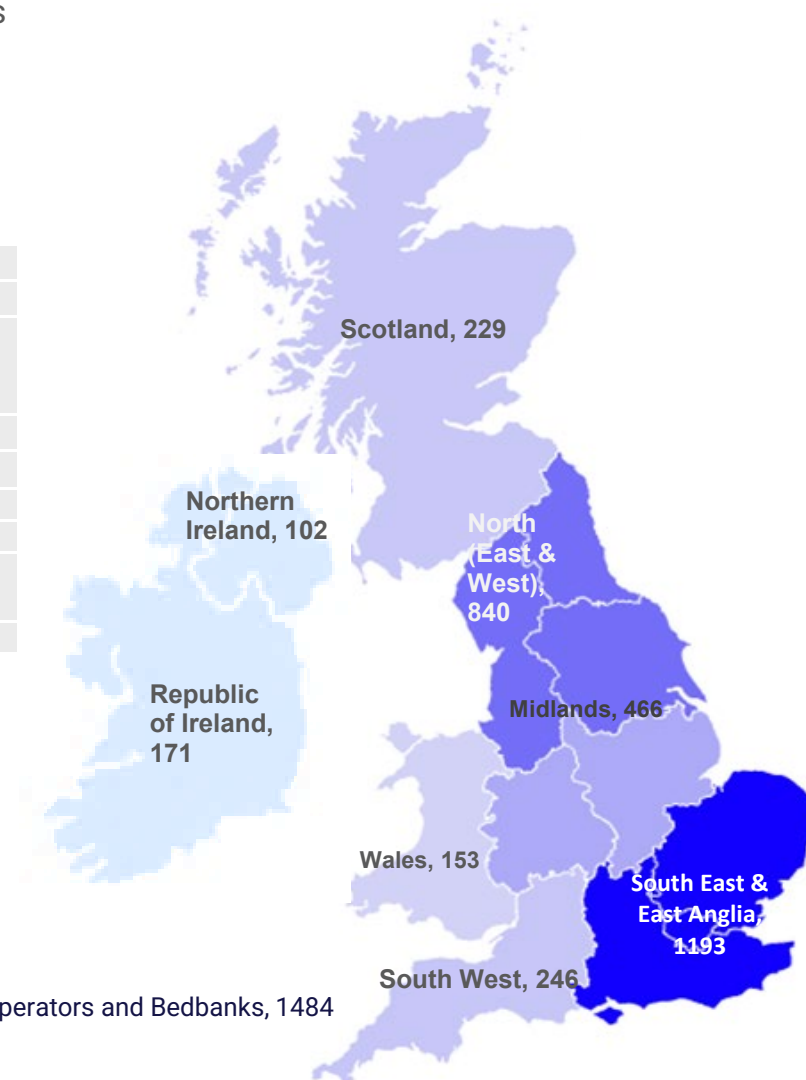

TRAVEL AGENTS

Retail agents count: 3400	
TUI	325
Hays Travel (inc. Independent Group, Travel Shops & Miles Morgan)	665
Rest of ABTA retail	1403
ABTA total	2393
Non ABTA retail agents	
Non ABTA, GTG & TTA agencies	251
IATA only, ATOL & other travel agencies	756
Non ABTA total	1007

APRIL 2024

TRAVEL AGENTS

Travel Agents	Travel Shops			
	Full Supply	Limited Supply	B & T*	Total
American Express	1	0	15	16
Carlson Wagonlit Travel	0	0	11	11
Co-op Travel	156	3	19	178
East of England Coop	13	0	0	13
Fred Olsen Travel	19	0	7	26
Flight Centre	16	0	177	193
Global Travel Group	85	12	59	156
Hogg Robinson Travel	0	0	10	10
Independent ABTA Agents	114	12	151	277
Spear Travel	12	0	0	12
Millington Travel	11	0	0	11
Perfect Getaways (Midcounties)	3	0	4	7
Travel Company	0	0	7	7
TUI	317	0	8	325
Kuoni Retail	0	0	1	1
Hays Travel				
Hays Travel Independent Group	107	3	38	148
Hays Travel Shops	461	1	31	493
Miles Morgan	24	0	0	24
Advantage				
Advantage	167	5	98	256
Althams Travel Services	31	0	1	32
Dawson & Sanderson	19	0	3	22
Elite Travel Group	24	2	4	30
Travel House	14	0	1	15
Polka Dot Travel	13	0	1	14
Baldwins Travel	10	0	0	10
The Travel Network Group				
Barrhead Travel	79	0	3	82
Lincolnshire Co-operative	14	0	1	15
Premier Travel/Travel Centre	23	1	1	25
Travel Trust Association	99	5	41	145
Worldchoice	89	2	16	107
Triangle Travel	5	0	0	5
Republic of Ireland Agents	142	2	23	167
IATA Agents (non ABTA/GTG/TTA)	44	8	160	212
Other Agents	98	12	231	355
Total	2210	68	1122	3400