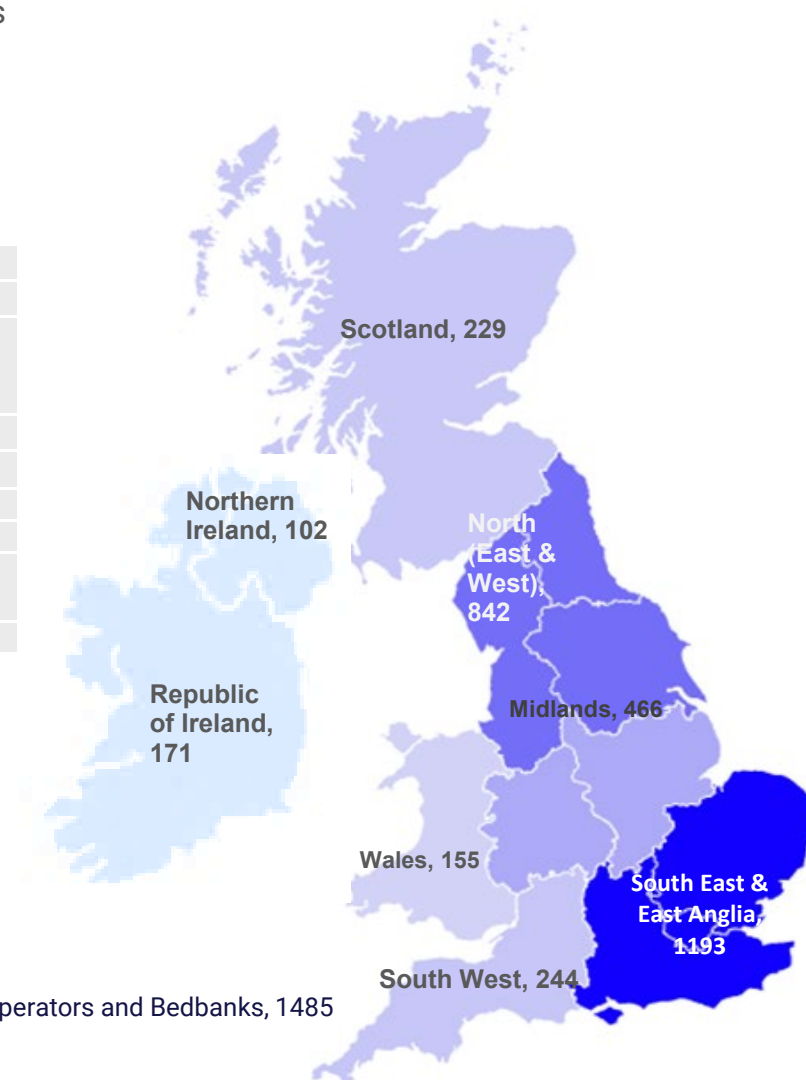

TARGETING TRAVEL AGENTS: THE DATABASE

Use our exclusive and unrivalled database of nationwide travel agents to send out:

- ☐ Bulk brochure packs
- ☐ File copies
- ☐ Email campaigns (see page 11)
- ☐ Marketing & promotional materials
- ☐ POS material

TRAVEL AGENTS

Retail agents count: 3402	
TUI	326
Hays Travel (inc. Independent Group, Travel Shops & Miles Morgan)	665
Rest of ABTA retail	1406
ABTA total	2397
Non ABTA retail agents	
Non ABTA, GTG & TTA agencies	250
IATA only, ATOL & other travel agencies	755
Non ABTA total	1005

TRAVEL AGENT BROCHURE DEMAND	ABTA Retail	Non ABTA GTG & TTA	IATA only (UK), ATOL & other travel agents	Republic of Ireland	Overall Total
Full Supply	1793	156	122	144	2215
Limited Supply	32	13	20	2	67
File Copy Only	133	50	199	17	399
No Brochures Required	418	26	240	6	690
Cruise Brochures Only	21	5	3	2	31
Total	2397	250	584	171	3402