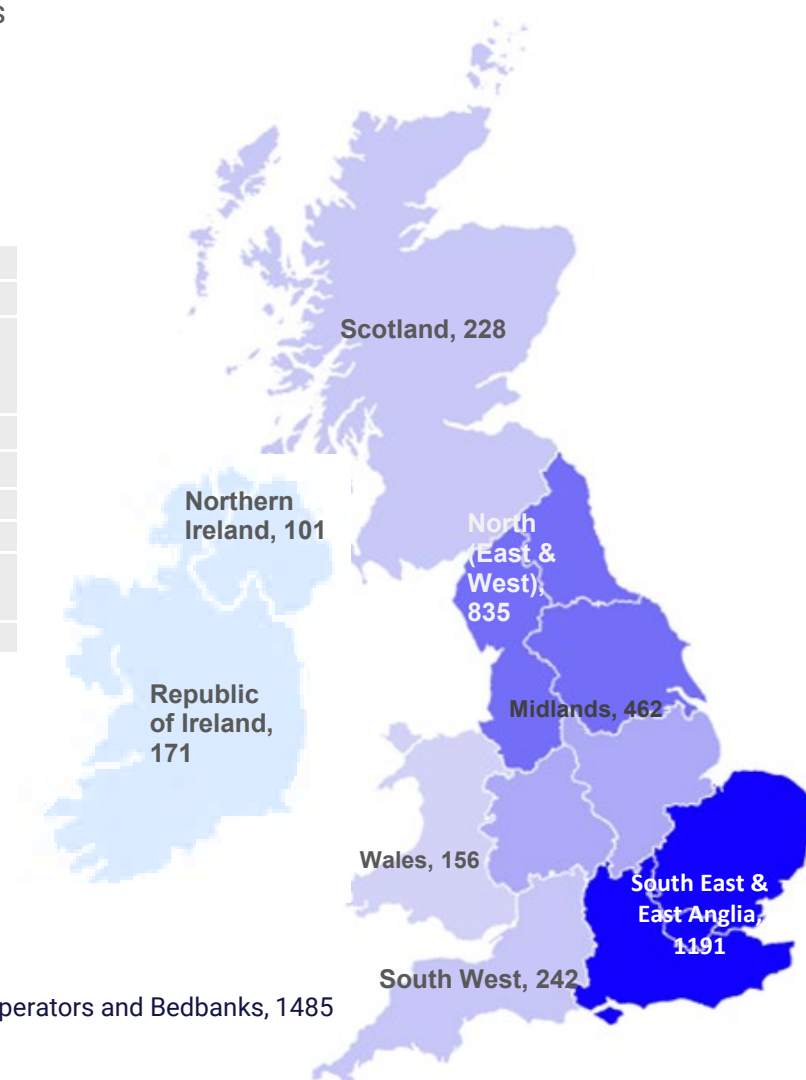

TRAVEL AGENTS

Retail agents count: 3386	
TUI	327
Hays Travel (inc. Independent Group, Travel Shops & Miles Morgan)	659
Rest of ABTA retail	1392
ABTA total	2378
Non ABTA retail agents	
Non ABTA, GTG & TTA agencies	250
IATA only, ATOL & other travel agencies	758
Non ABTA total	1008

The Travel Network Group				
Barrhead Travel	77	0	3	80
Lincolnshire Co-operative	14	0	1	15
Premier Travel/Travel Centre	23	1	1	25
Travel Trust Association	99	5	40	144
Worldchoice	91	2	16	109
Triangle Travel	5	0	0	5