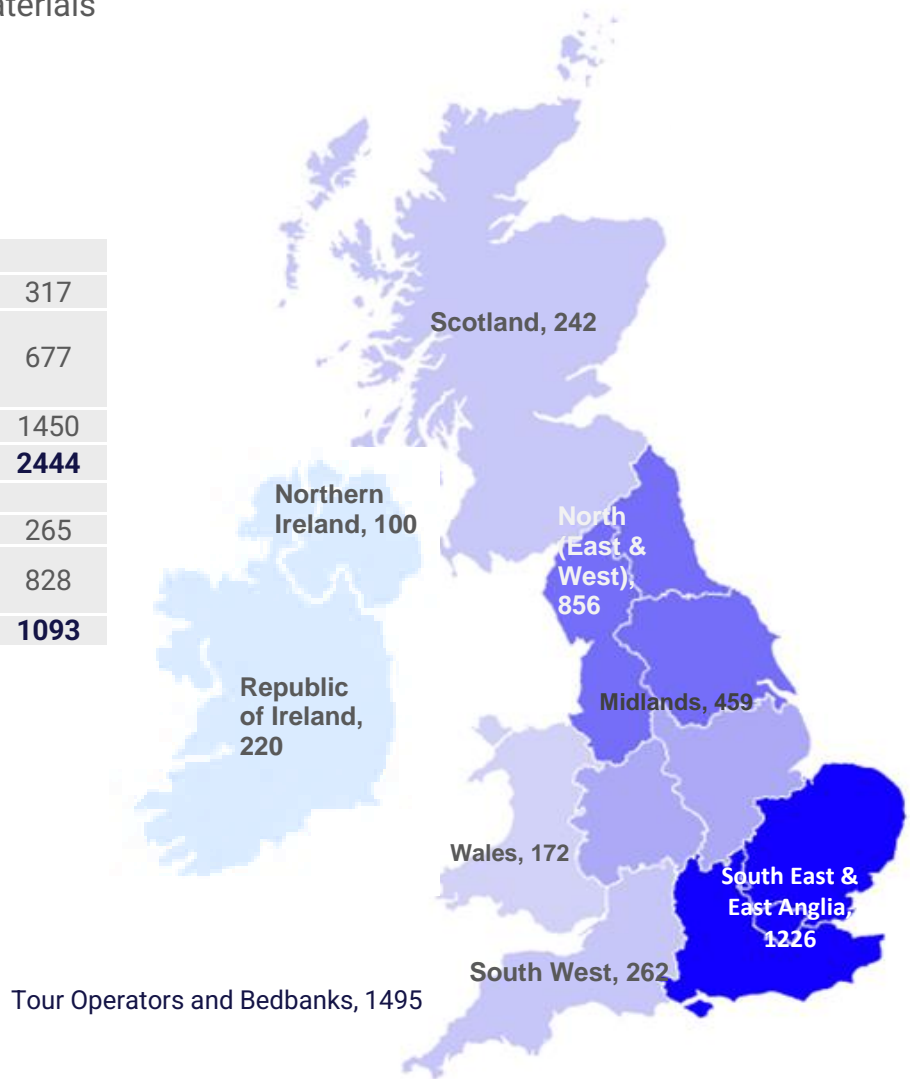

TRAVEL AGENTS

Retail agents count: 3537	
TUI	317
Hays Travel (inc. Independent Group, Travel Shops & Miles Morgan)	677
Rest of ABTA retail	1450
ABTA total	2444
Non ABTA retail agents	
Non ABTA, GTG & TTA agencies	265
IATA only, ATOL & other travel agencies	828
Non ABTA total	1093

Hays Travel

Hays Travel Independent Group	73	4	38	115
Hays Travel Shops	498	1	44	543
Miles Morgan	19	0	0	19

Advantage

Advantage	228	5	92	325
Althams Travel Services	30	0	1	31
Carrick Travel	0	0	0	0
Dawson & Sanderson	21	0	3	24
Elite Travel Group	30	1	5	36
Travel House	19	0	1	20
Wallace Arnold Travel	0	0	0	0

The Travel Network Group

Barrhead Travel	73	1	7	81
Lincolnshire Co-operative	14	0	1	15
Premier Travel/Travel Centre	22	1	0	23
Travel Trust Association	107	6	44	157
Worldchoice	120	2	22	144

Republic of Ireland Agents 180 6 31 217