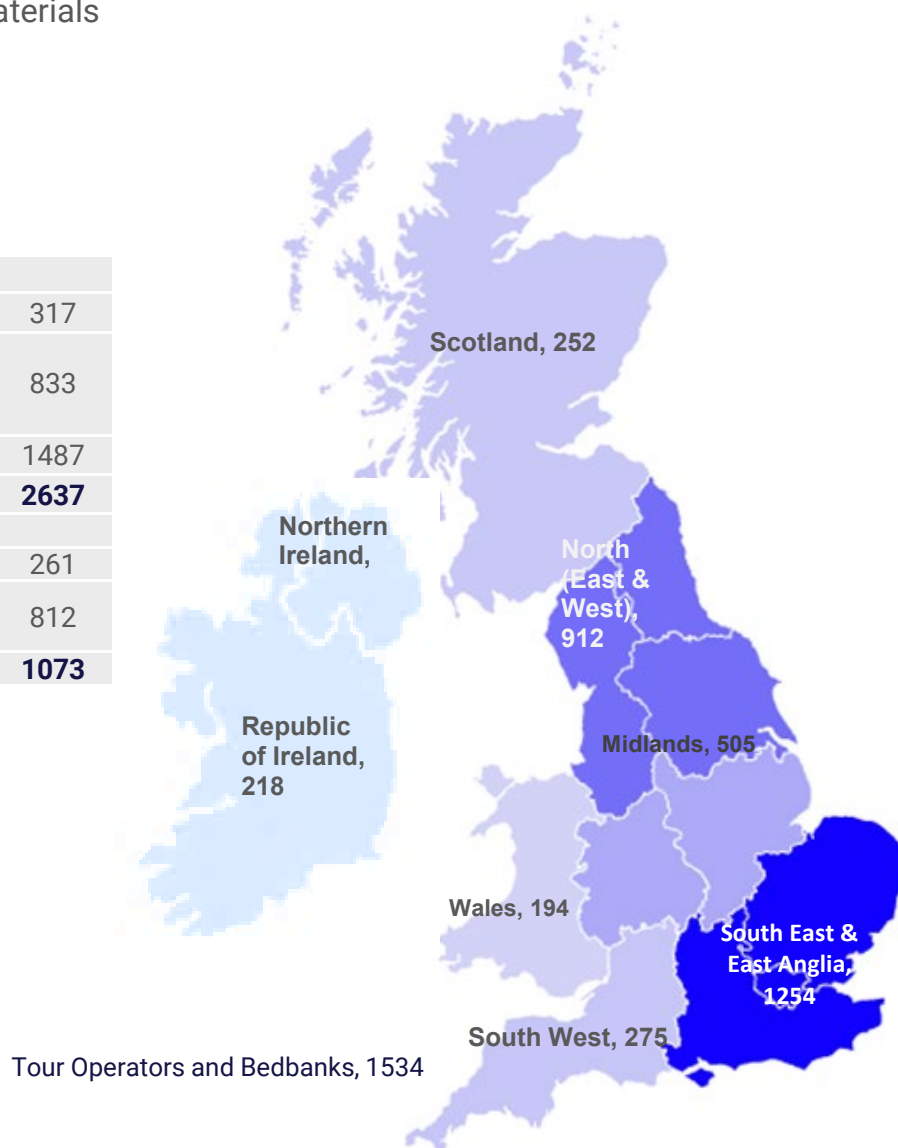

TRAVEL AGENTS

Retail agents count: 3710	
TUI	317
Hays Travel (inc. Independent Group, Travel Shops & Miles Morgan)	833
Rest of ABTA retail	1487
ABTA total	2637
Non ABTA retail agents	
Non ABTA, GTG & TTA agencies	261
IATA only, ATOL & other travel agencies	812
Non ABTA total	1073

The Travel Network Group				
Barrhead Travel	72	1	8	81
Lincolnshire Co-operative	14	0	1	15
Premier Travel/Travel Centre	21	1	0	22
Travel Trust Association	99	7	46	152
Worldchoice	118	3	20	141

Republic of Ireland Agents	177	7	31	215
-----------------------------------	-----	---	----	-----