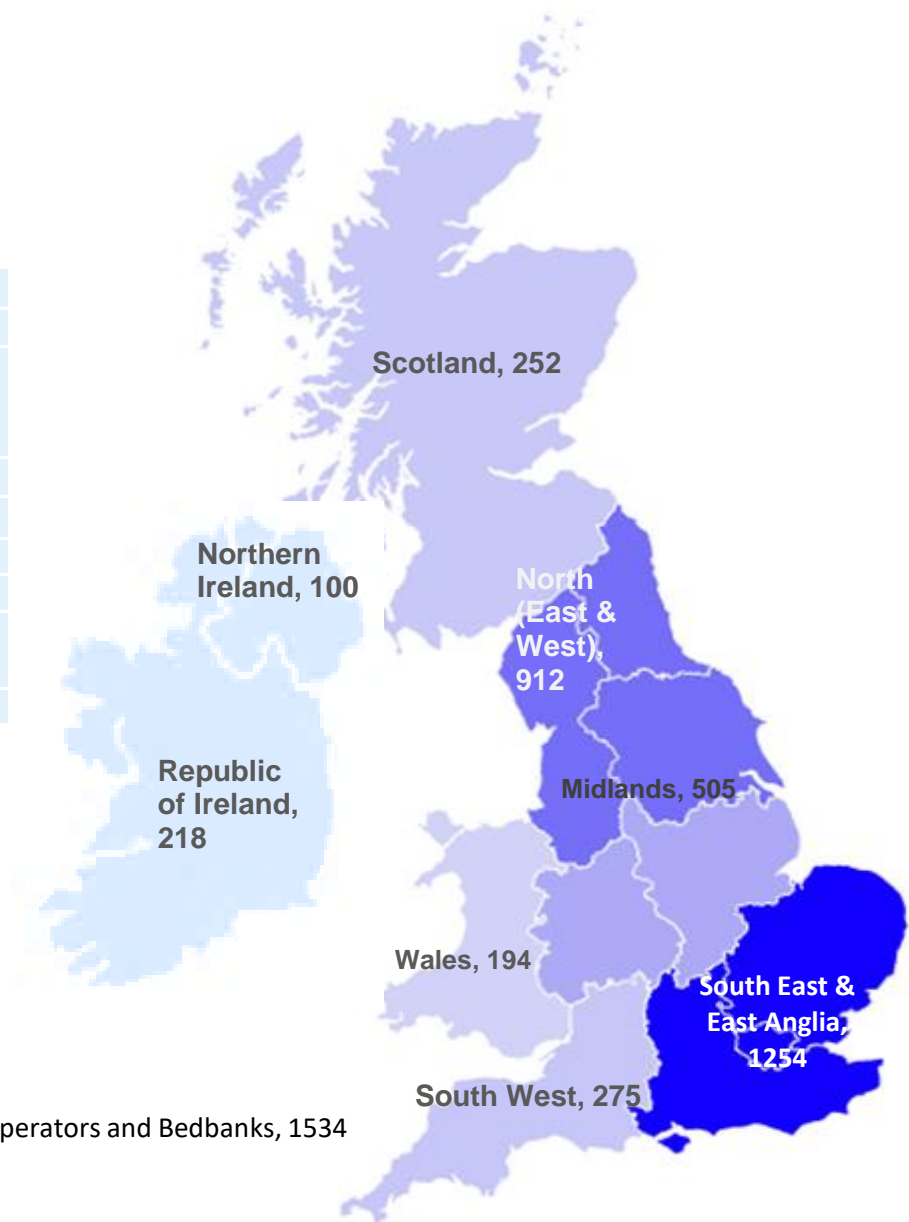

Travel Agents

Retail agents count: 3710	
TUI	317
Hays Travel (inc. Independent Group, Travel Shops & Miles Morgan)	833
Rest of ABTA retail	1487
ABTA total	2637
Non ABTA retail agents	
Non ABTA, GTG & TTA agencies	261
IATA only, ATOL & other travel agencies	812
Non ABTA total	1073

April 2022

Travel Agents

Travel Agents	Travel Shops			Total
	Full Supply	Limited Supply	B & T*	
American Express	2	1	15	18
Carlson Wagonlit Travel	0	0	12	12
Co-op Travel	164	3	24	191
Flight Centre	6	0	199	205
Global Travel Group	102	15	61	178
Hogg Robinson Travel	0	0	11	11
Independent ABTA Agents	103	14	155	272
STA Travel	3	3	38	44
Travel Company	0	0	9	9
TUI	309	0	8	317
Hays Travel				
Hays Travel Independent Group	68	6	32	106
Hays Travel Shops	652	1	56	709
Miles Morgan	18	0	0	18
Advantage				
Advantage	230	5	89	324
Althams Travel Services	30	0	1	31
Carrick Travel	0	0	0	0
Dawson & Sanderson	21	0	3	24
Elite Travel Group	33	1	5	39
Travel House	21	0	1	22
Wallace Arnold Travel	0	0	0	0
The Travel Network Group				
Barrhead Travel	72	1	8	81
Lincolnshire Co-operative	14	0	1	15
Premier Travel/Travel Centre	21	1	0	22
Travel Trust Association	99	7	46	152
Worldchoice	118	3	20	141
Republic of Ireland Agents	177	7	31	215
IATA Agents (non ABTA/GTG/TTA)	43	8	160	211
Other Agents	96	13	234	343
Total	2402	89	1219	3710